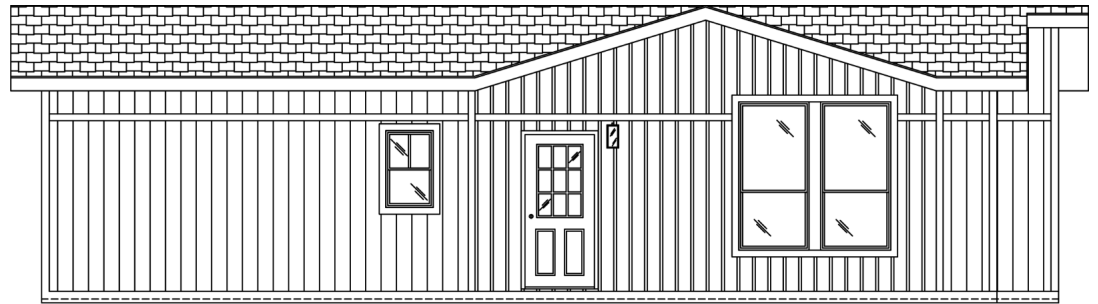

THE COLUMBIA RIVER SERIES

The Columbia River

2038

20' x 44'

DIMENSIONS

839 sf

LIVING SPACE

2

BEDROOMS

2

BATHROOMS

OVERVIEW

20 Wide with Porch
Option

Heritage Home Center

(425) 353-5464

or Request Firm Quote

EMAIL US

01 FLOOR PLAN

839 SQ FT · 20' x 44'

02 FRONT ELEVATION

FRONT SIDEWALL

REAR SIDEWALL

FRONT ENDWALL

REAR ENDWALL