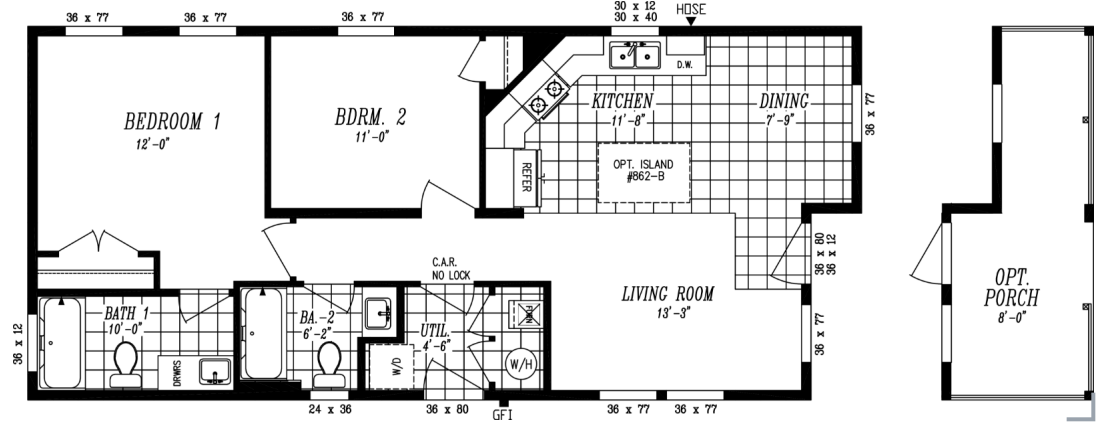

THE COLUMBIA RIVER SERIES

The Columbia River

2038

20' x 44'

DIMENSIONS

839 sf

LIVING SPACE

2

BEDROOMS

2

BATHROOMS

OVERVIEW

20 Wide with Porch
Option

Heritage Home Center

(425) 353-5464

or Request Firm Quote

EMAIL US

01 FLOOR PLAN

839 SQ FT · 20' x 44'

02 FRONT ELEVATION

FRONT SIDEWALL

REAR SIDEWALL

FRONT ENDWALL

REAR ENDWALL

The Columbia River 2038

2 Bedrooms | 2 Bathrooms | 839 sq ft

STANDARD FEATURES

- ✓ Energy Star Rating on home
- ✓ LP Smartside Panel Siding
- ✓ Weather Resistant House Wrap Under Siding
- ✓ Large Dormer with Board and Batten Accent Area
- ✓ Oversized Eaves and Overhangs
- ✓ Architectural Shingles with Lifetime Warranty (Limited)
- ✓ Sherwin Williams Paint - Interior and Exterior
- ✓ Tape and Texture with Square Corner Drywall
- ✓ Baseboard Molding in Vinyl Floor Areas
- ✓ 9' Tall Flat Ceilings
- ✓ Hardwood Cabinets with 42" Tall Overhead Cabinets
- ✓ 6" Recessed LED Lighting
- ✓ Ceiling Fan Ready in Living Room and Family Room
- ✓ Fiberglass Tubs and Showers
- ✓ Pfister Faucets Throughout
- ✓ Congoleum LUX Vinyl Flooring
- ✓ Shaw 25 ounce Stain Resistant Carpet
- ✓ Kwikset Door Hardware
- ✓ 6 Panel Front Door & 9 Lite Rear Door
- ✓ ecobee Smart Thermostat
- ✓ Carrier SmartComfort Electric Furnace
- ✓ 2"x6" Exterior Walls
- ✓ 2"x4" Interior Walls